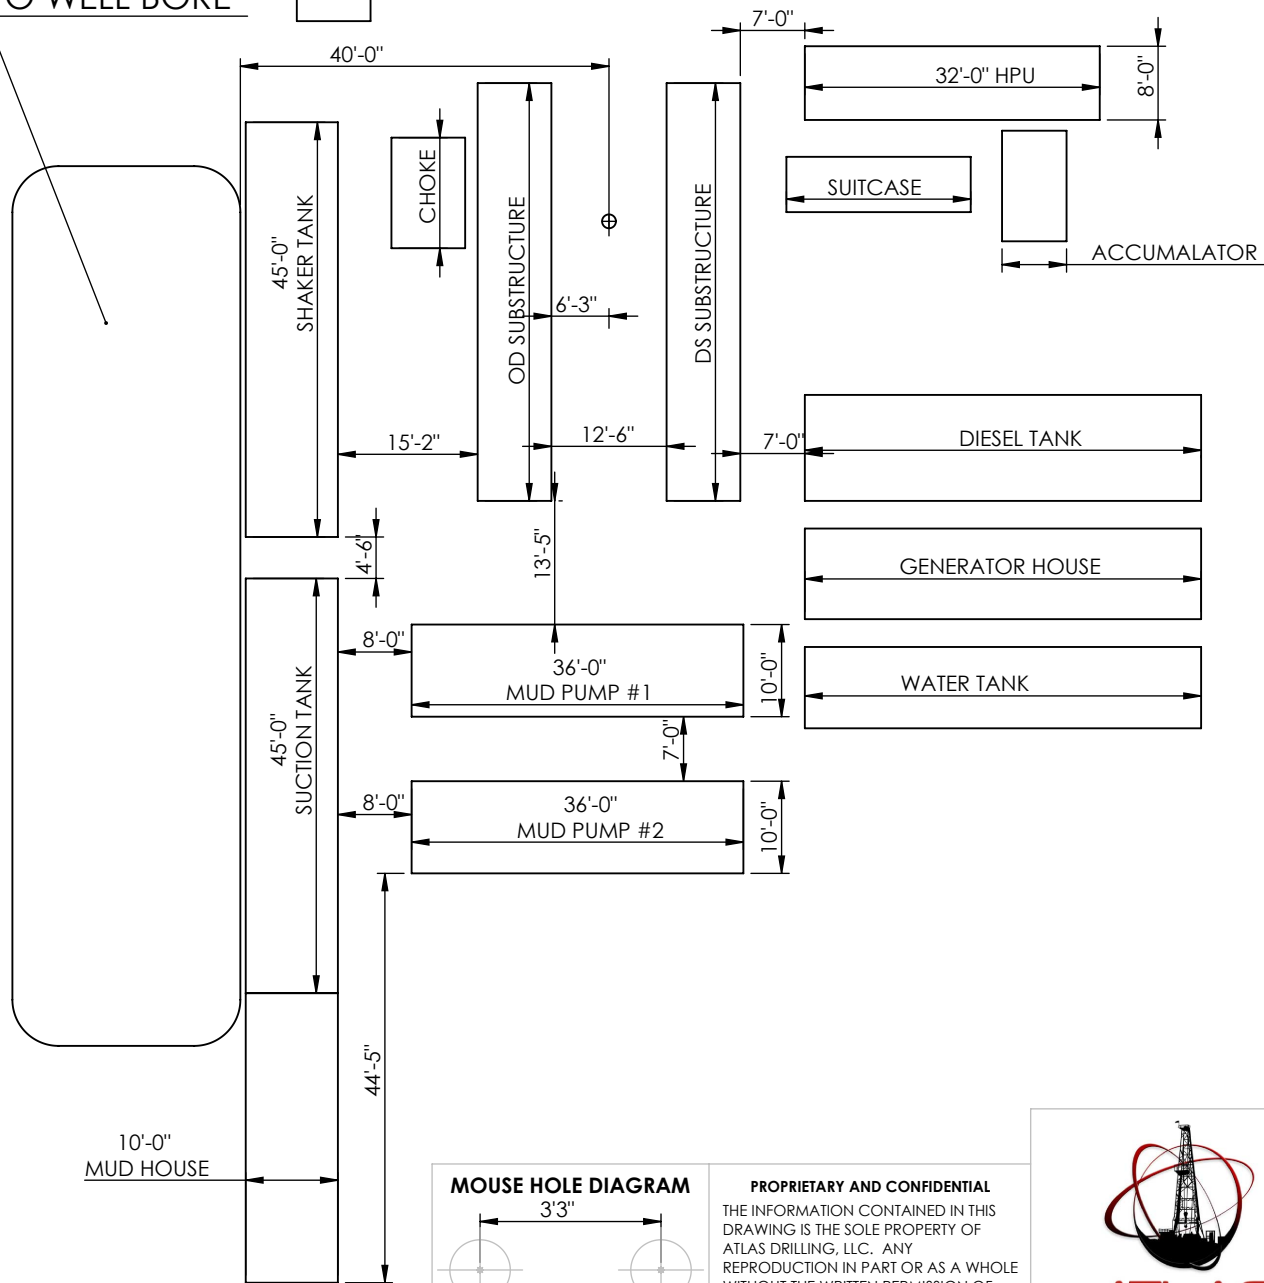

MUD PIT  
40' FROM EDGE  
TO WELL BORE

**PROPRIETARY AND CONFIDENTIAL**

THE INFORMATION CONTAINED IN THIS DRAWING IS THE SOLE PROPERTY OF ATLAS DRILLING, LLC. ANY REPRODUCTION IN PART OR AS A WHOLE WITHOUT THE WRITTEN PERMISSION OF ATLAS DRILLING, LLC IS PROHIBITED.

RIG. NO.  
**Atlas Rig #5**