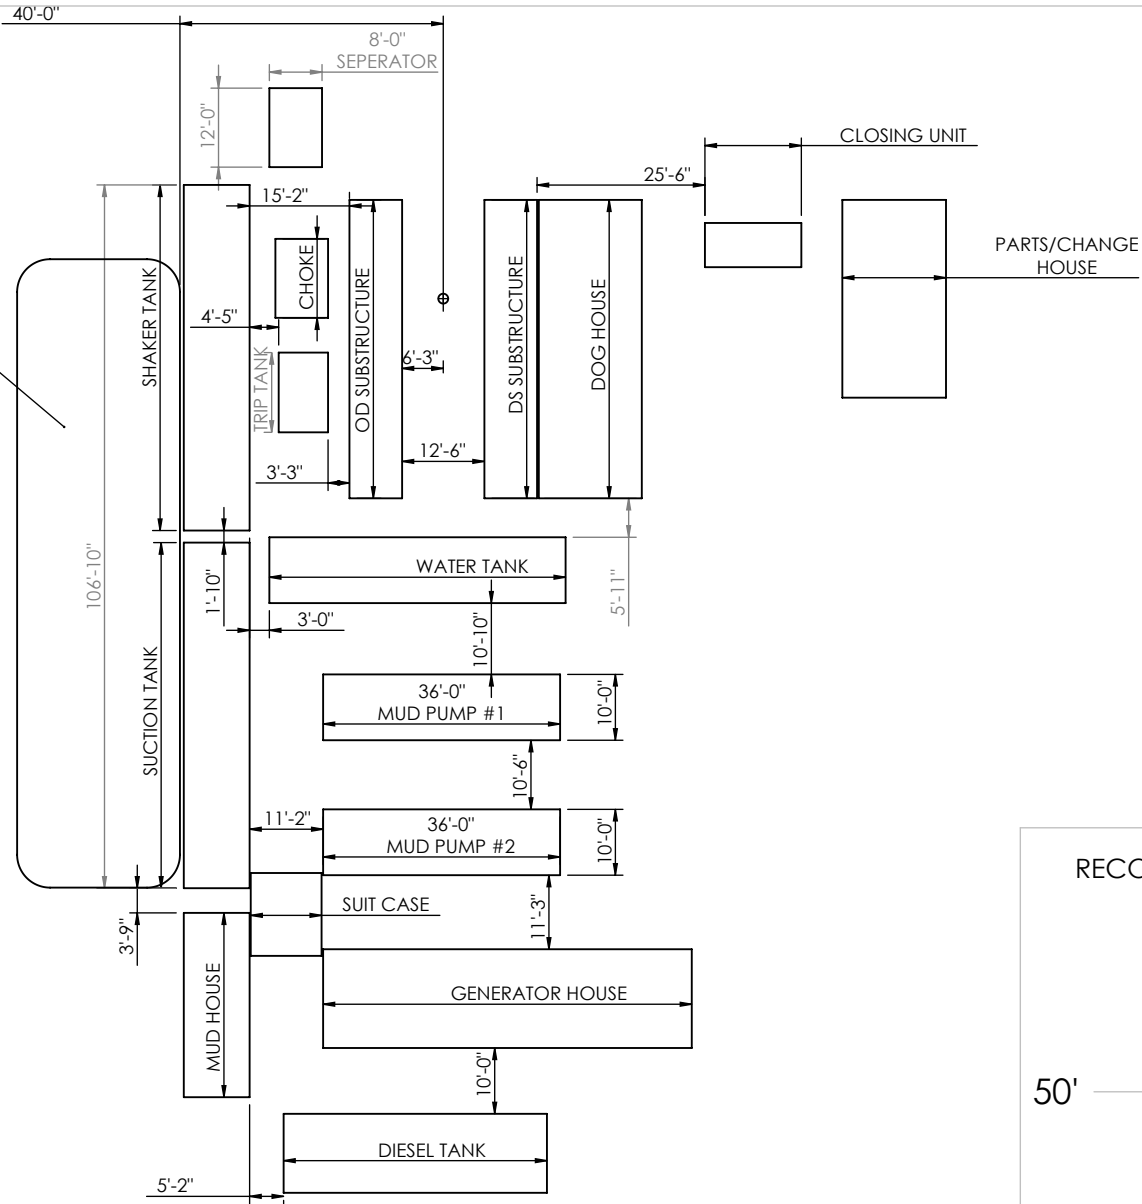

MUD PIT
40' FROM EDGE
TO WELL BORE

PROPRIETARY AND CONFIDENTIAL
 THE INFORMATION CONTAINED IN THIS DRAWING IS THE SOLE PROPERTY OF ATLAS DRILLING, LLC. ANY REPRODUCTION IN PART OR AS A WHOLE WITHOUT THE WRITTEN PERMISSION OF ATLAS DRILLING, LLC IS PROHIBITED.

RIG. NO.
Atlas Rig #4